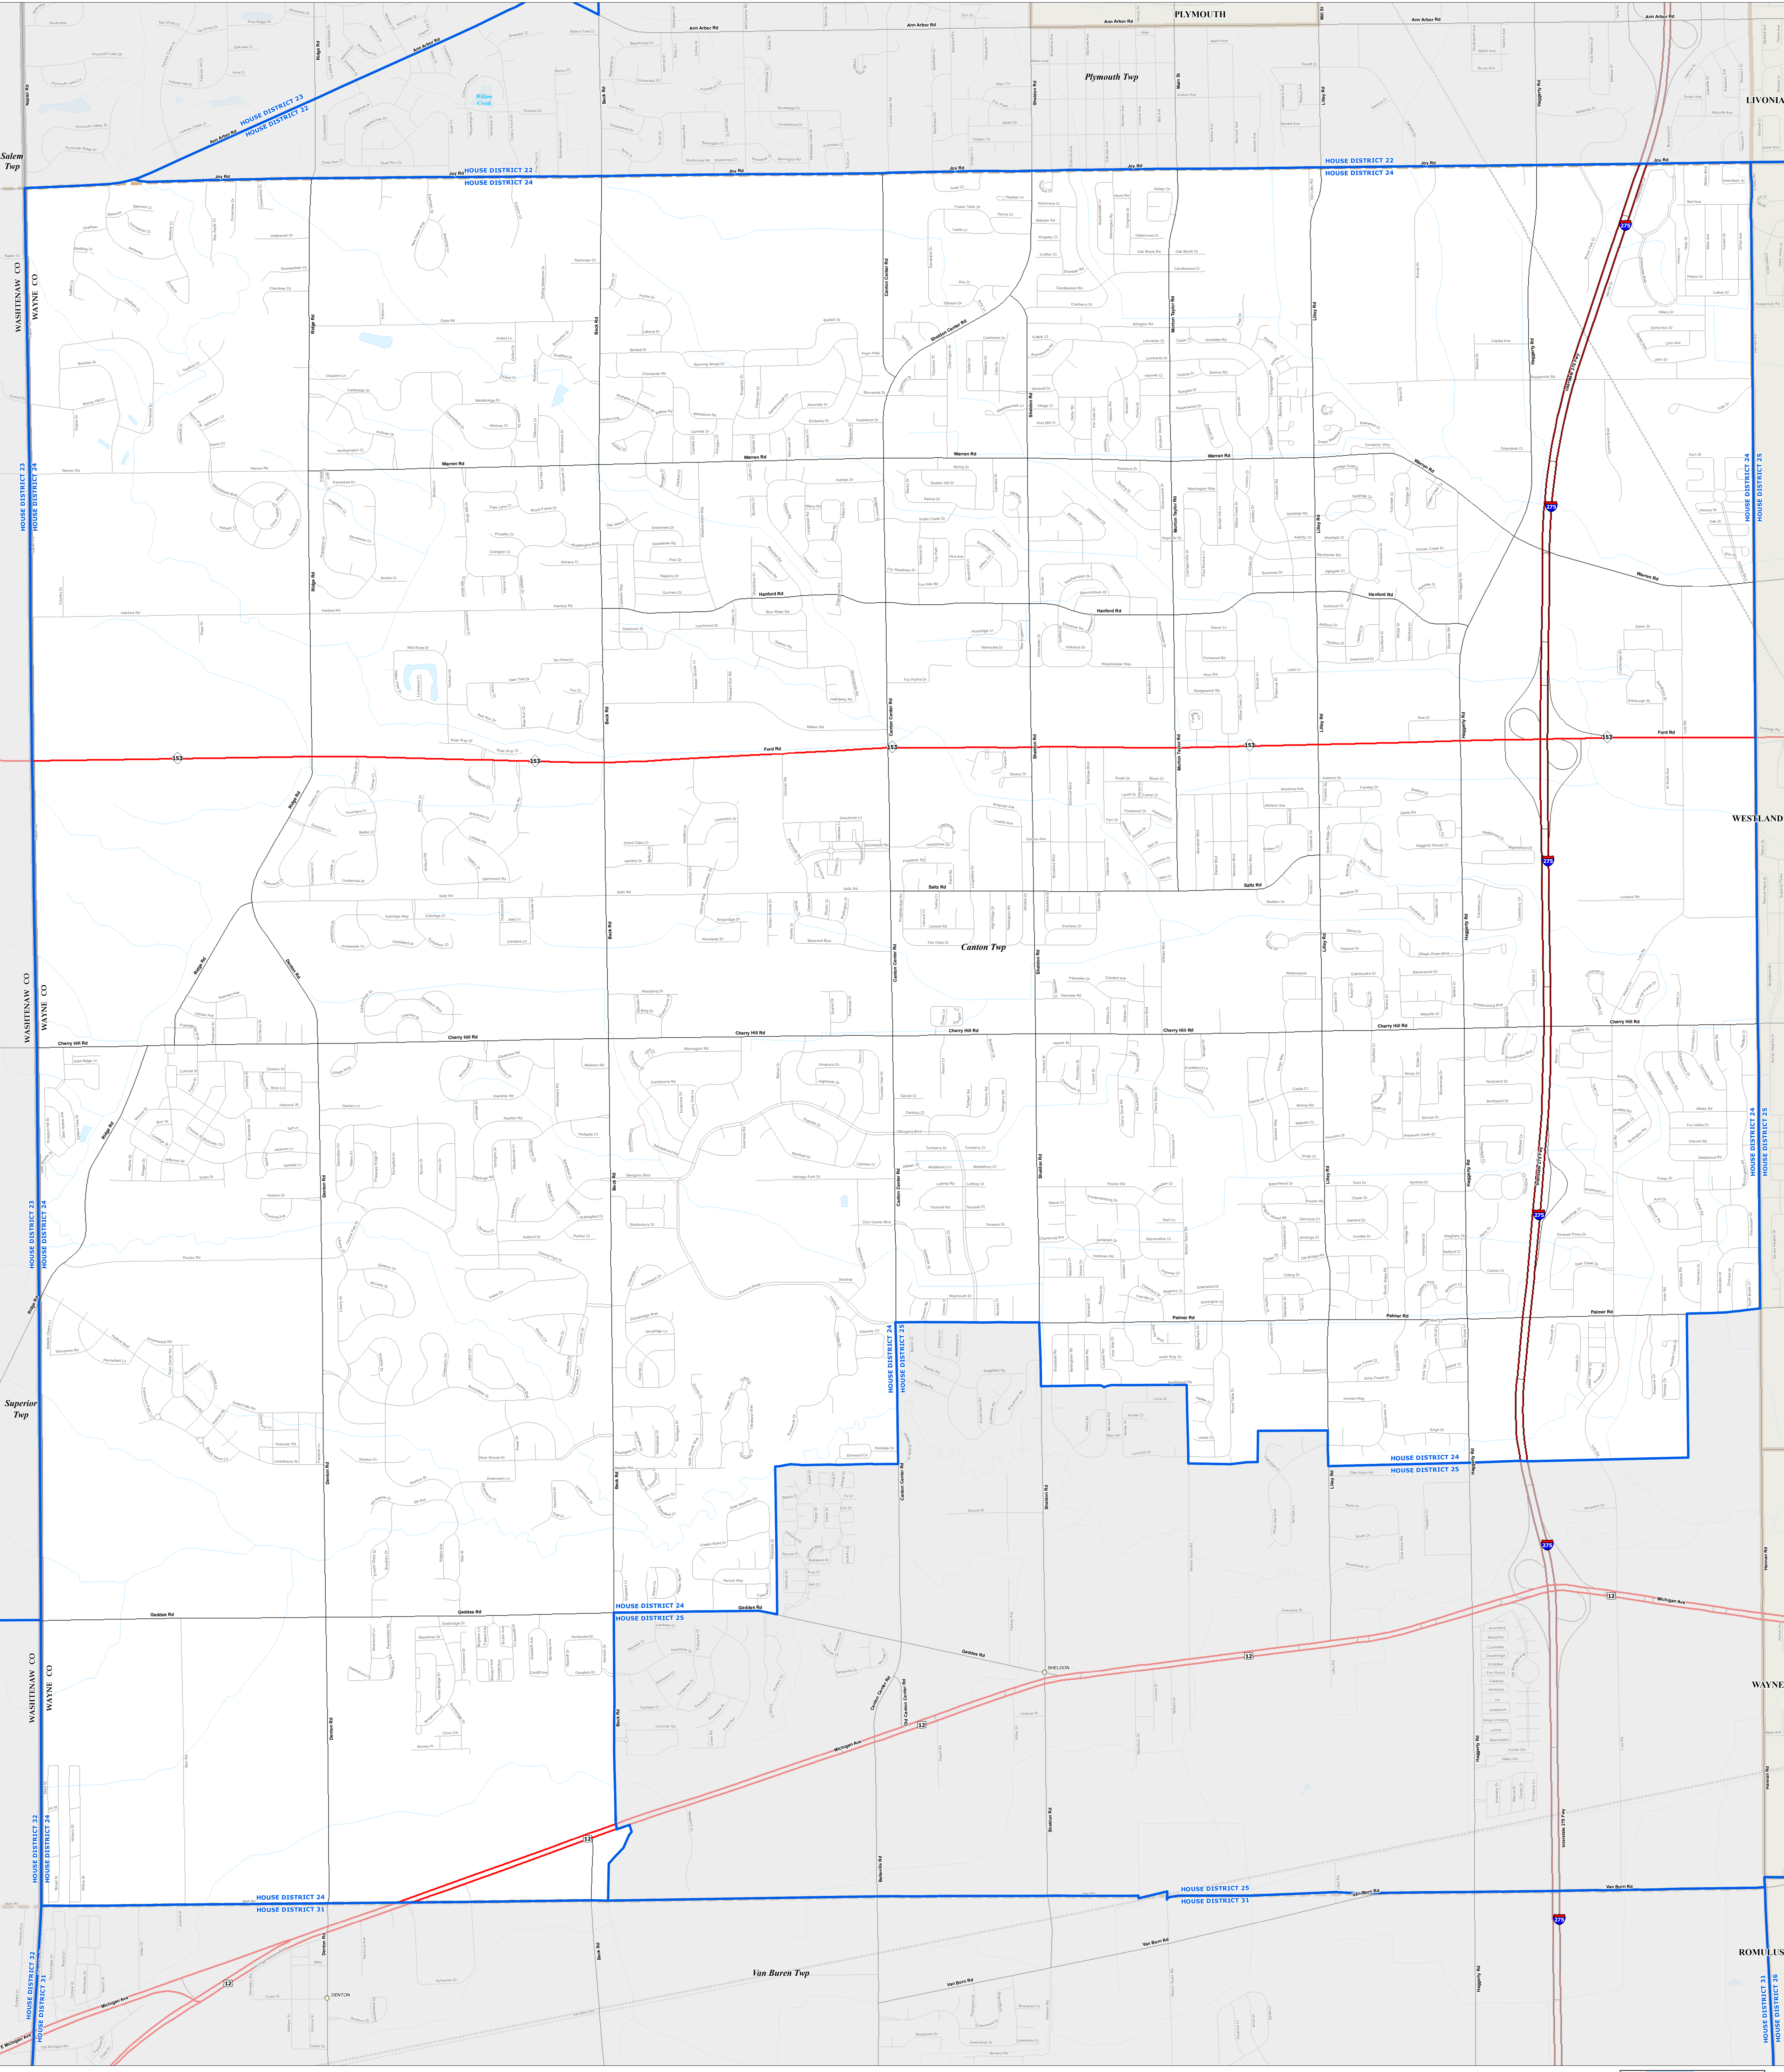

MICHIGAN STATE HOUSE DISTRICT 24

2021 Apportionment Plan

Legend

House District	Township	Freeway	Railroad
City	County	Highway	Water Feature
Village	State	Primary Road	River, Stream, or Drain
Unincorporated Place	Local Road